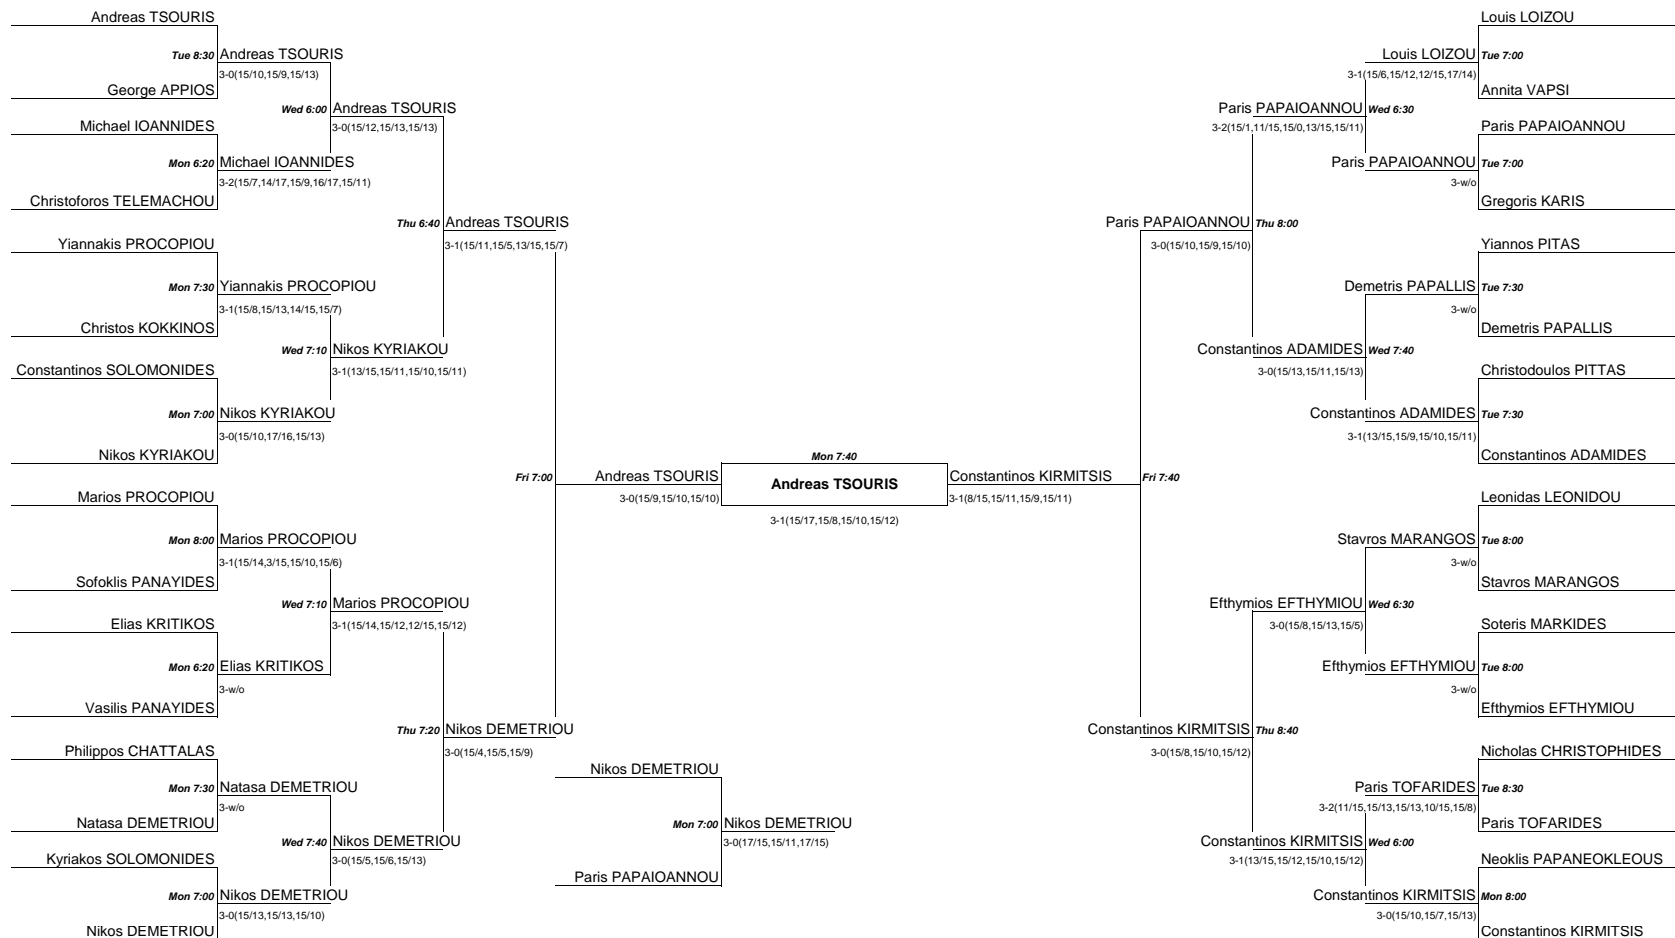

HANDICAP SQUASH TOURNAMENT 2011-2012

Main Draw

Organized by:

ΟΜΙΛΟΣ
ΣΚΟΥΣ
ΛΕΥΚΩΣΙΑΣ

Sponsored by: